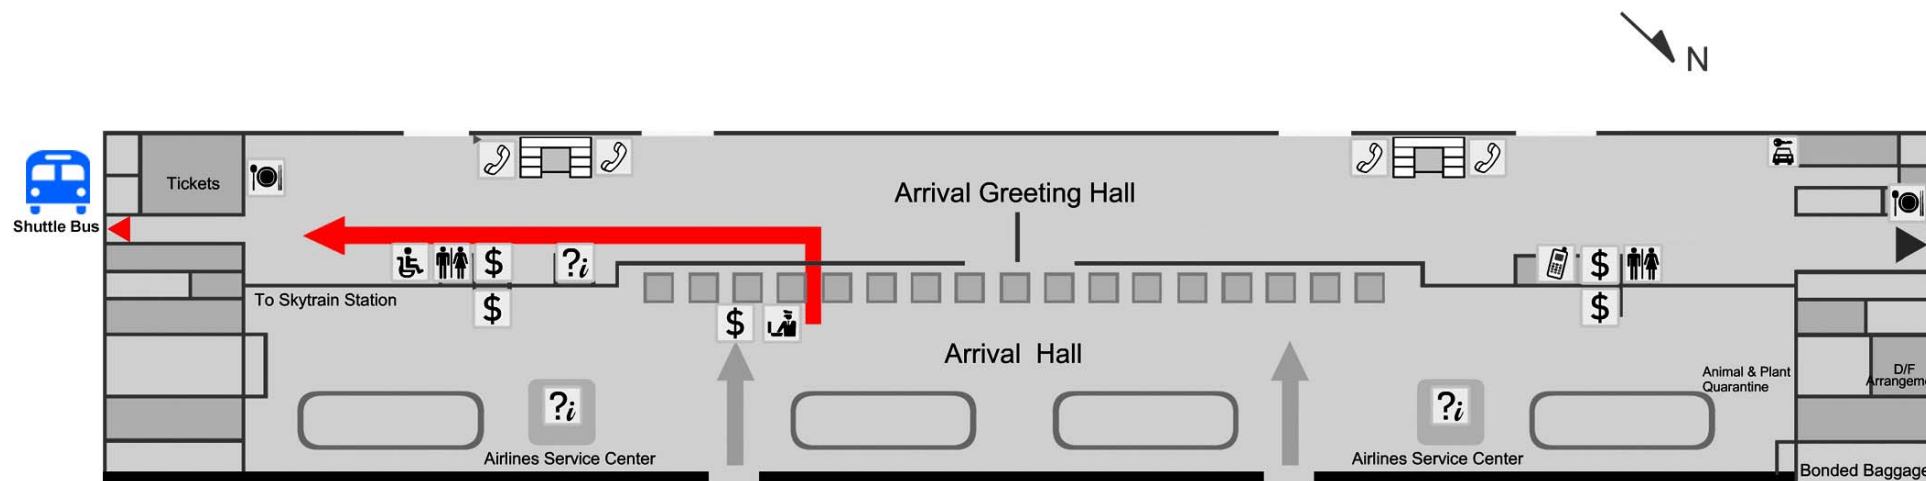

[AOCOG 2011] 9/22-9/23 AIRPORT SHUTTLE BUS TIMETABLE

1. Arrival and Departure Time at Taiwan Taoyuan International Airport:

Taiwan Taoyuan International Airport	Bus No.	Terminal 1		Terminal 2	
		Arrival Time	Departure Time	Arrival Time	Departure Time
	1	07:10	07:30	07:40	08:00
	2	08:40	09:00	09:10	09:30
	3	10:40	11:00	11:10	11:30
	4	12:40	13:00	13:10	13:30
	5	14:40	15:00	15:10	15:30
	6	16:40	17:00	17:10	17:30
	7	18:40	19:00	19:10	19:30
	8	20:40	21:00	21:10	21:30

2. Estimated Arrival Time at Designated Hotels:

Grand Hyatt Taipei	Far Eastern Plaza Hotel	Howard Plaza Hotel	Fullon Hotel Taipei	Sheraton Taipei Hotel
Arrival Time	Arrival Time	Arrival Time	Arrival Time	Arrival Time
09:00	09:30	10:00	10:25	10:55
10:30	11:00	11:30	11:55	12:25
12:30	13:00	13:30	13:55	14:25
14:30	15:00	15:30	15:55	16:25
16:30	17:00	17:30	17:55	18:25
18:30	19:00	19:30	19:55	20:25
20:30	21:00	21:30	21:55	22:25
22:30	23:00	23:30	23:55	00:25

4. Floor Plan at Terminal 1, Taiwan Taoyuan International Airport

5. Floor Plan at Terminal 2, Taiwan Taoyuan International Airport

6. Map/Location of Hotels:

Hotels:

- ★ Taipei International Convention Center (TICC)
- ★ Taipei World Trade Center (TWTC)
- (A) Grand Hyatt Taipei ★★★★★
- (B) Shangri-La's Far Eastern Plaza Hotel ★★★★★
- (C) The Howard Plaza Hotel Taipei ★★★★★
- (D) Ambassador Hotel ★★★★★
- (E) Sheraton Hotel ★★★★★
- (F) The Regent Taipei ★★★★★
- (G) Palais de Chine ★★★★★
- (H) Pacific Business Center ★★★★★
- (I) The Fullon Hotel Taipei ★★★★★
- (J) Taipei Fullerton Hotel (Nan-Jing East) ★★★★★
- (K) Hotel Royal Taipei ★★★★★
- (L) Miramar Garden Taipei ★★★★★
- (M) AT Boutique Hotel ★★★

MRT Stations:

-  Danshui Line
-  Nangang Line
-  Wenshan-Neihu Line