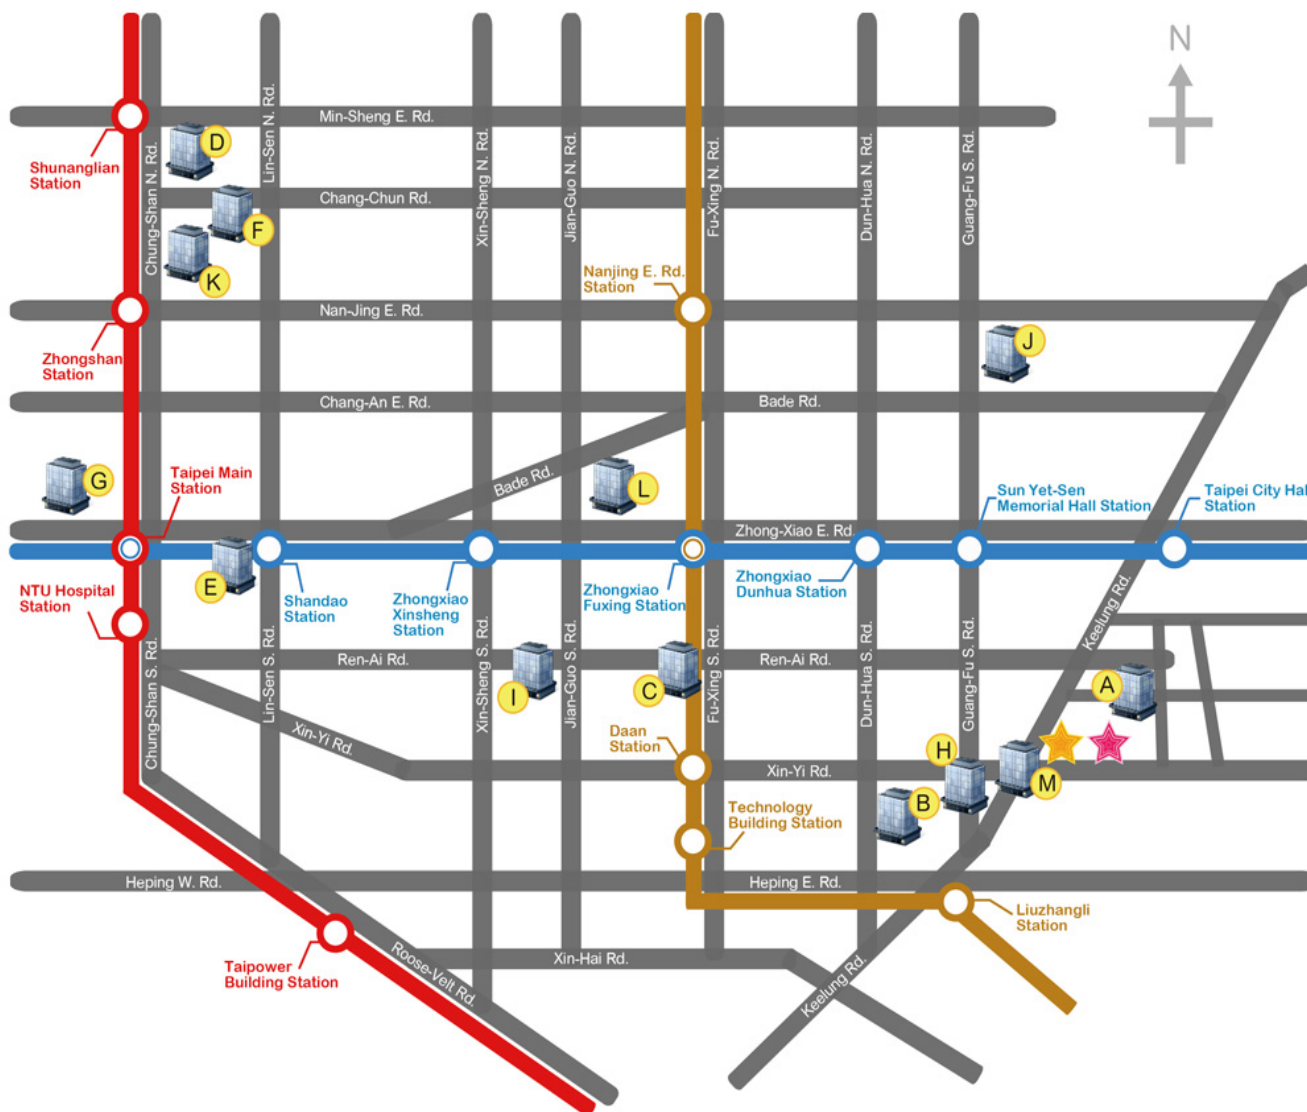

2. Estimated Arrival Time at Designated Hotels:

Grand Hyatt Taipei	Far Eastern Plaza Hotel	Howard Plaza Hotel	Fullon Hotel Taipei	Sheraton Taipei Hotel
Arrival Time	Arrival Time	Arrival Time	Arrival Time	Arrival Time
09:00	09:30	10:00	10:25	10:55
10:30	11:00	11:30	11:55	12:25
12:30	13:00	13:30	13:55	14:25
14:30	15:00	15:30	15:55	16:25
16:30	17:00	17:30	17:55	18:25
18:30	19:00	19:30	19:55	20:25
20:30	21:00	21:30	21:55	22:25
22:30	23:00	23:30	23:55	00:25

3. Note:

- (1) The airport shuttle bus service is only provided from **September 22 to 23**.
- (2) The detailed bus schedule/ information can also be obtained at **Ever Rich Duty Free Shops** at two terminals of the airport. Please ask the clerks for the transportation information.
- (3) AOCOG staff will hold a welcome sign in “**Arrival Greeting Hall**” at two terminals of the airport (See the following Floor Plan).
- (4) If you do not wish to wait, city buses or taxi service is also very convenient at the airport.

4. Floor Plan at Terminal 1, Taiwan Taoyuan International Airport

5. Floor Plan at Terminal 2, Taiwan Taoyuan International Airport

6. Map/Location of Hotels:

Hotels:

- ★ Taipei International Convention Center (TICC)
- ★ Taipei World Trade Center (TWTC)
- (A) Grand Hyatt Taipei ★★★★★
- (B) Shangri-La's Far Eastern Plaza Hotel ★★★★★
- (C) The Howard Plaza Hotel Taipei ★★★★★
- (D) Ambassador Hotel ★★★★★
- (E) Sheraton Hotel ★★★★★
- (F) The Regent Taipei ★★★★★
- (G) Palais de Chine ★★★★★
- (H) Pacific Business Center ★★★★★
- (I) The Fullon Hotel Taipei ★★★★★
- (J) Taipei Fullerton Hotel (Nan-Jing East) ★★★★★
- (K) Hotel Royal Taipei ★★★★★
- (L) Miramar Garden Taipei ★★★★★
- (M) AT Boutique Hotel ★★★

MRT Stations:

-  Danshui Line
-  Nangang Line
-  Wenshan-Neihu Line