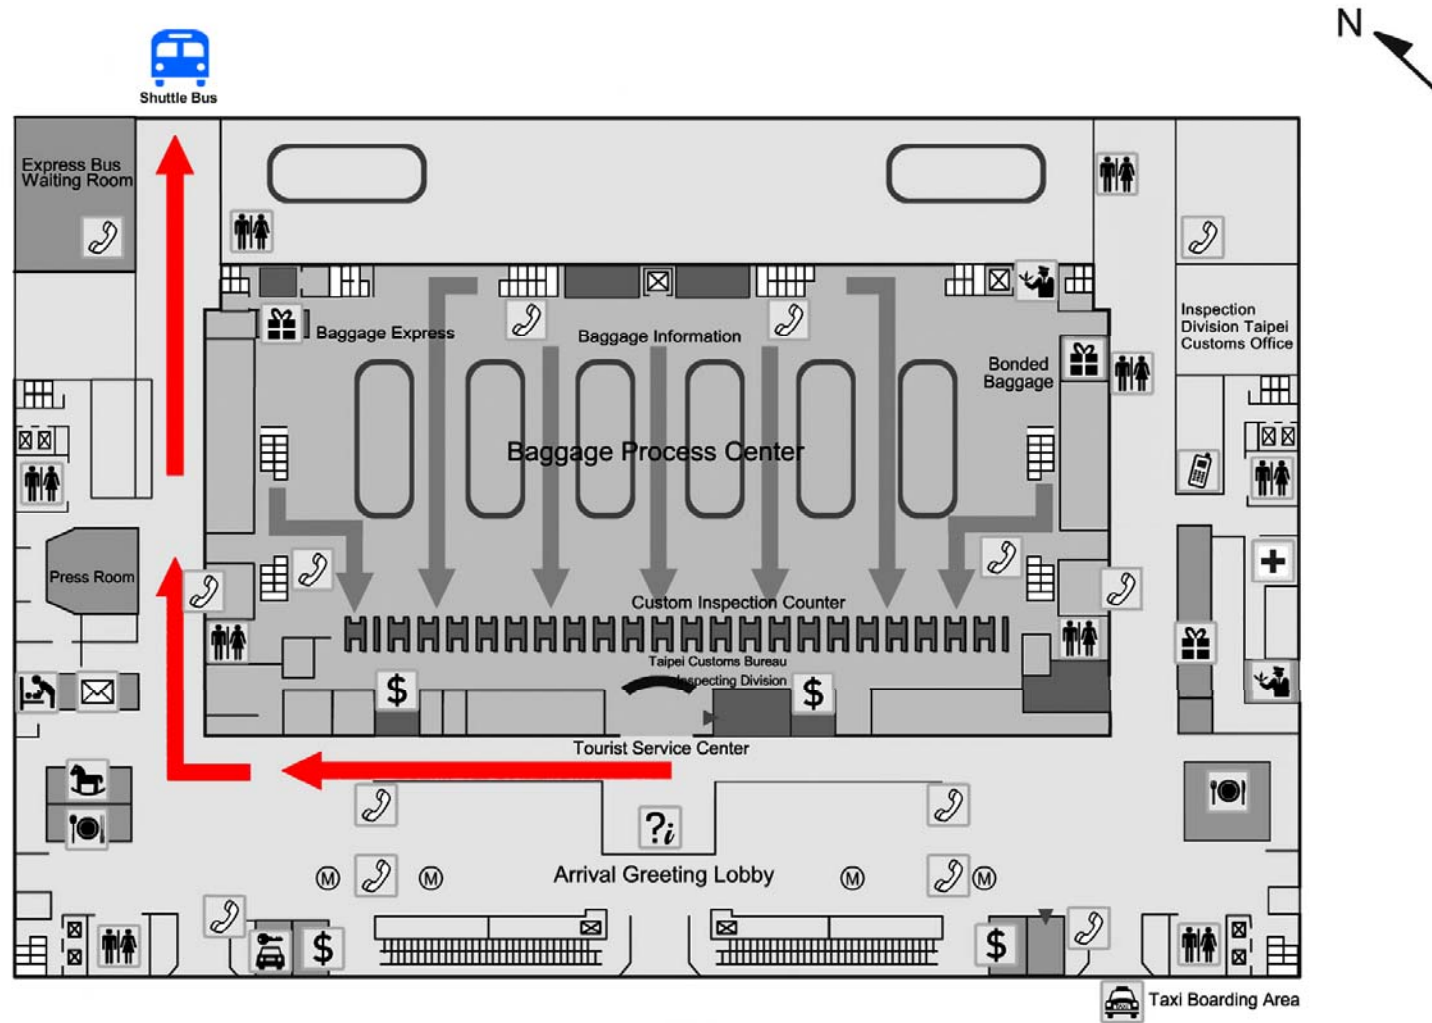

2. Estimated Arrival Time at Designated Hotels:

Grand Hyatt Taipei	Far Eastern Plaza Hotel	Howard Plaza Hotel	Fullon Hotel Taipei	Sheraton Taipei Hotel
Arrival Time	Arrival Time	Arrival Time	Arrival Time	Arrival Time
09:00	09:30	10:00	10:25	10:55
10:30	11:00	11:30	11:55	12:25
12:30	13:00	13:30	13:55	14:25
14:30	15:00	15:30	15:55	16:25
16:30	17:00	17:30	17:55	18:25
18:30	19:00	19:30	19:55	20:25
20:30	21:00	21:30	21:55	22:25
22:30	23:00	23:30	23:55	00:25

4. Floor Plan at Terminal 1, Taiwan Taoyuan International Airport

5. Floor Plan at Terminal 2, Taiwan Taoyuan International Airport

6. Map/Location of Hotels:

Hotels:

- ★ Taipei International Convention Center (TICC)
- ★ Taipei World Trade Center (TWTC)
- (A) Grand Hyatt Taipei ★★★★★
- (B) Shangri-La's Far Eastern Plaza Hotel ★★★★★
- (C) The Howard Plaza Hotel Taipei ★★★★★
- (D) Ambassador Hotel ★★★★★
- (E) Sheraton Hotel ★★★★★
- (F) The Regent Taipei ★★★★★
- (G) Palais de Chine ★★★★★
- (H) Pacific Business Center ★★★★★
- (I) The Fullon Hotel Taipei ★★★★★
- (J) Taipei Fullerton Hotel (Nan-Jing East) ★★★★★
- (K) Hotel Royal Taipei ★★★★★
- (L) Miramar Garden Taipei ★★★★★
- (M) AT Boutique Hotel ★★★